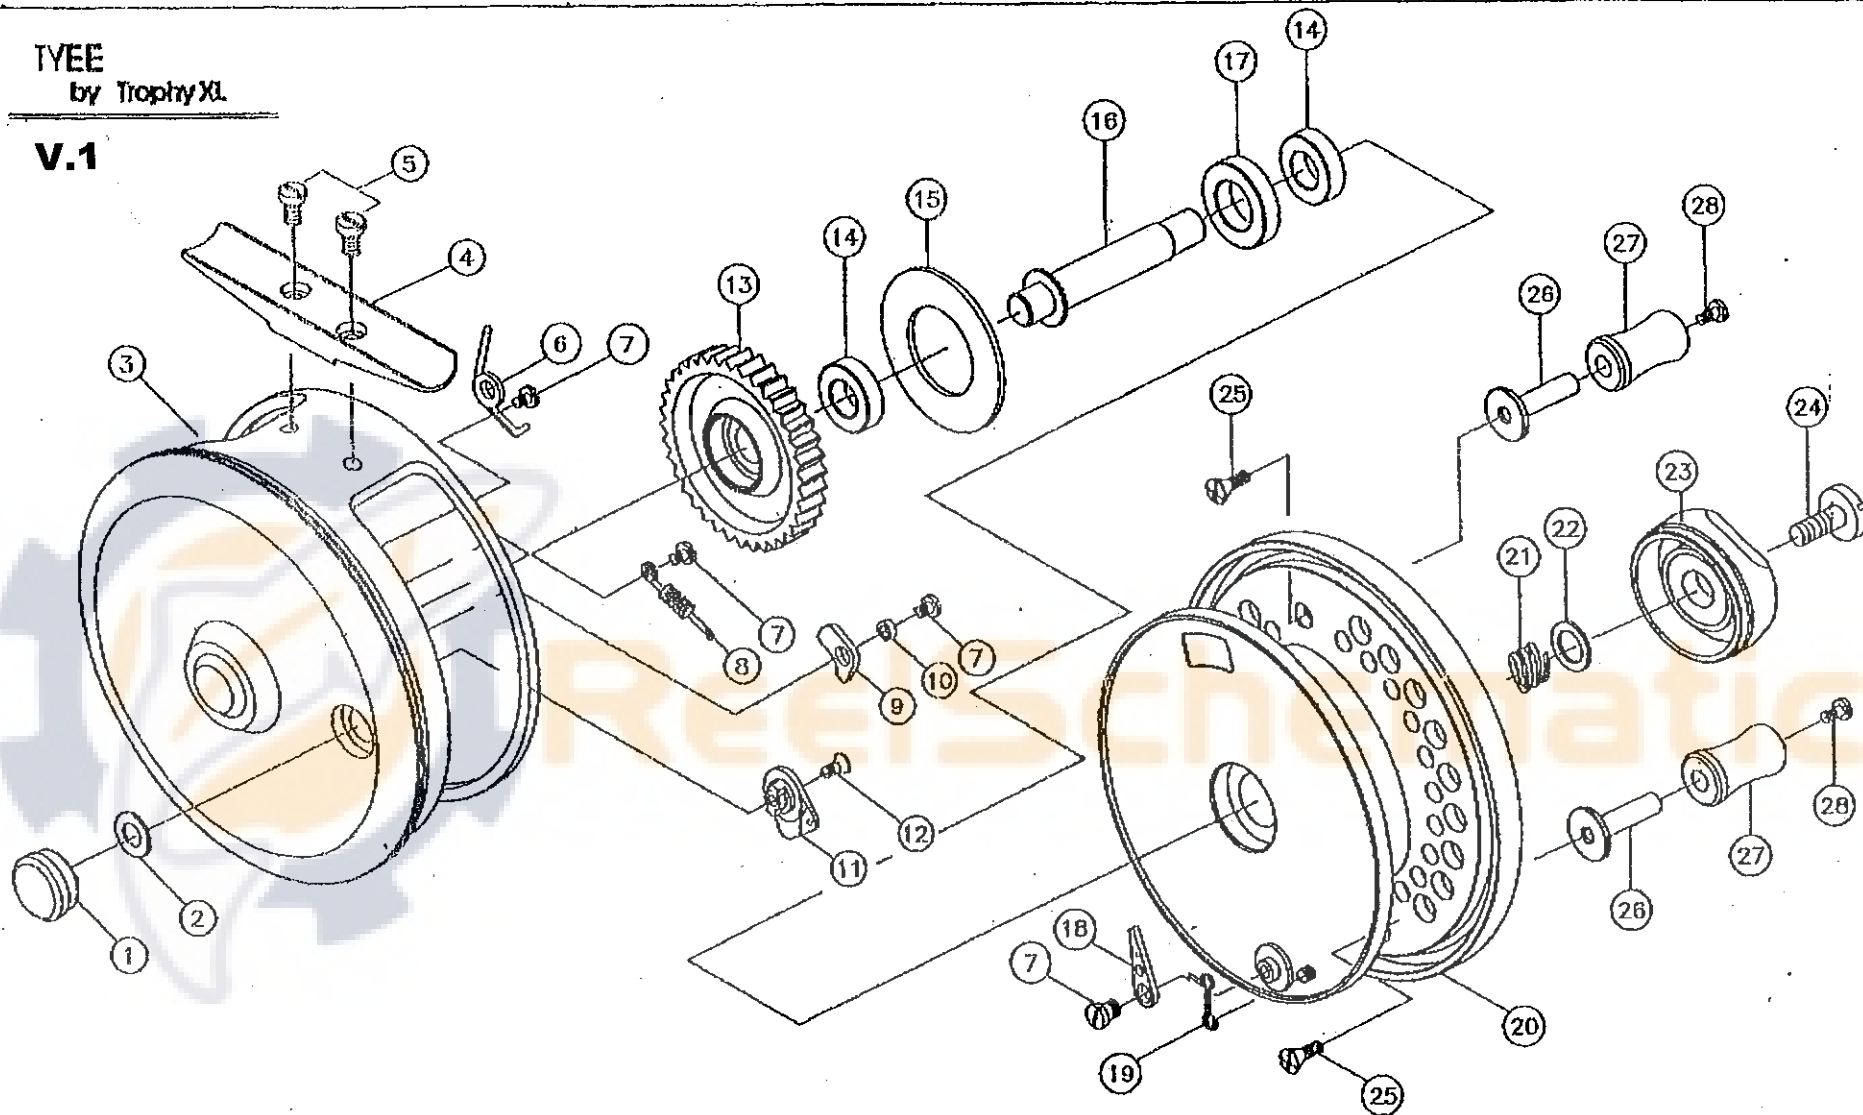

TYEE
by Trophy XL

V.1

No.	PART NAME	No.	PART NAME	No.	PART NAME	No.	PART NAME	No.	PART NAME
1	RATCHET SWITCH	7	SCREW(SPRING)	13	RATCHET GEAR	19	SPRING	25	SCREW(HANDLE SPINDLE)
2	WASHER (LEVER)	8	SPRING	14	BEARING	20	SPOOL	26	HANDLE SPINDLE
3	FRAME	9	PAWL	15	DRAG WASHER	21	SPRING	27	HANDLE
4	FOOT	10	BUSH	16	SPINDLE	22	WASHER	28	SCREW(HANDLE)
5	SCREW(FOOT)	11	ACTUATOR	17	BEARING	23	DRAG KNOB		
6	SPRING	12	SCREW(ACTUATOR)	18	CLICK PAWL	24	D/KNOB SCREW		